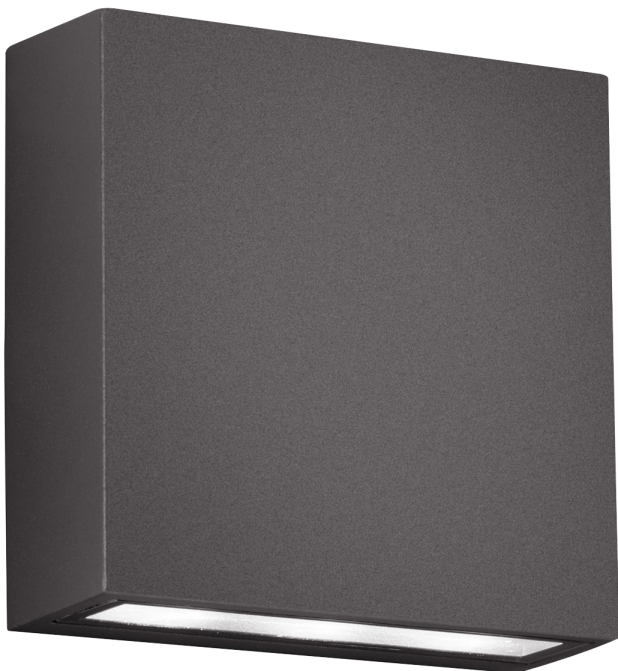

### LED up & down external wall light anthracite finish

Part No: **229360242**

- Built-in LED
- Up & down light distribution
- IP54 rated for external use

## Technical Specification

<b>Part No</b>	<b>229360242</b>
<b>Lumens</b>	2 x 180
<b>CCT</b>	3000
<b>Colour Temperature</b>	Warm White
<b>Finish</b>	Anthracite
<b>Voltage</b>	240
<b>Wattage</b>	2 x 3

<b>CRI</b>	80
<b>IP Rating</b>	54
<b>Dimmable</b>	N
<b>Lamp Holder</b>	Integrated LED
<b>Length</b>	140
<b>Width</b>	140
<b>Depth</b>	50
<b>Class 1 or 2 or 3</b>	I
<b>Material / Made From</b>	Diecast aluminium
<b>EAN</b>	4017807242164